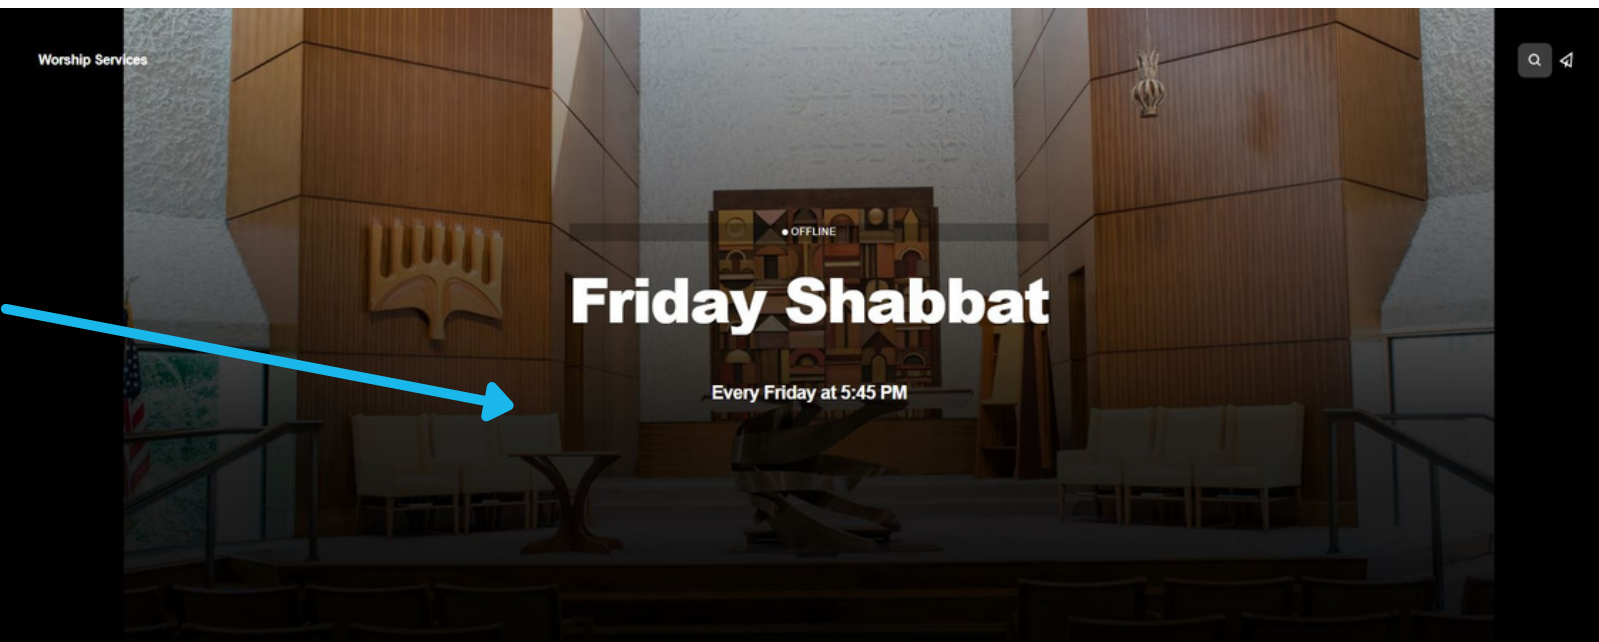

How to Use Temple Sinai's

New Streaming Platform: Vimeo Live

Q: How do I find the links for the services that are streamed?

A: You will find the link on the Temple Sinai calendar page or the streaming page (templesinaiatlanta.org/streaming)

Q: Will others be able to see me like they do on Zoom?

A: No. You will not be on video.

Q: How do I access this new platform?

A: Visit the streaming page for the link to join. Then follow these steps:

Step 1: If you arrive at the link early, you will see the following message. You will need to wait until the time posted for it to start.

Step 2: Once the stream becomes live, you will see this screen.
Click the button that says "Watch Now"

Step 3: Click the play button (white triangle) to start the stream.

If you would like to pause the live stream, click the pause button.