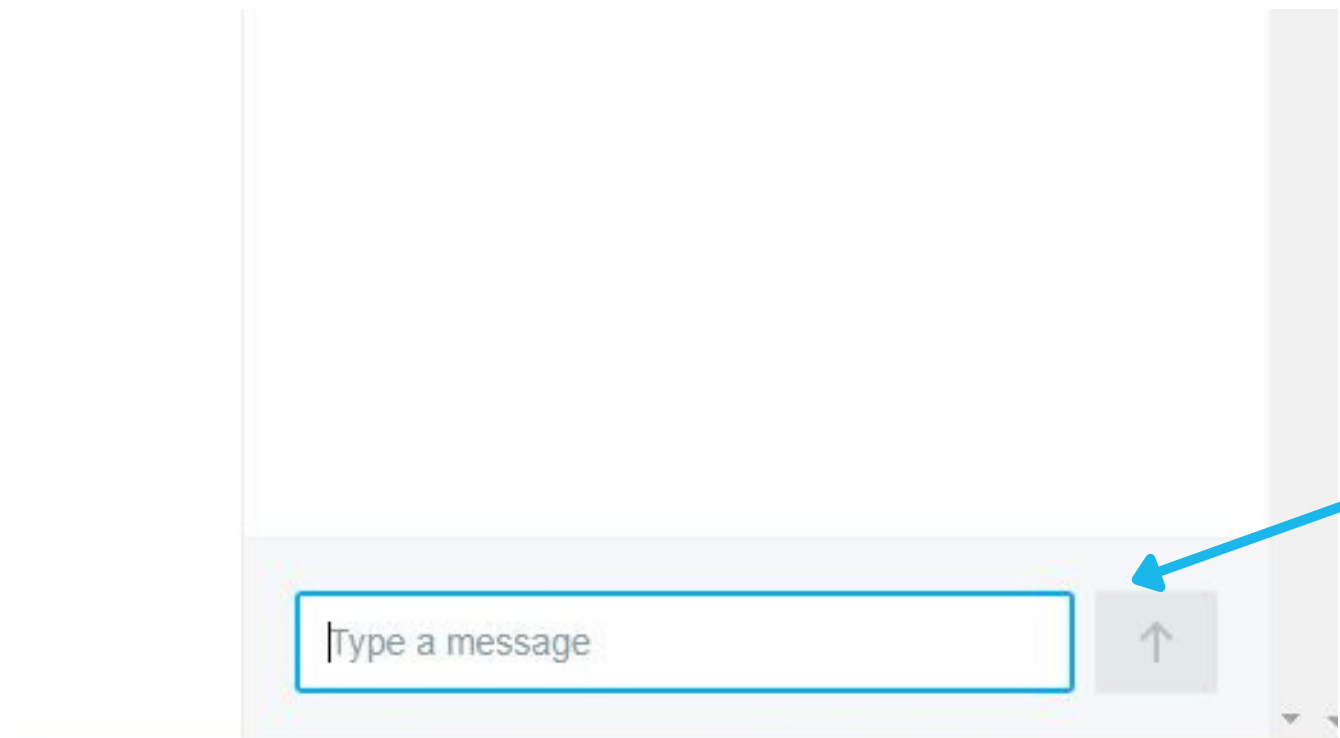

Step 2: Once the stream becomes live, you will see this screen.
Click the button that says "Watch Now"

Step 3: Click the play button (white triangle) to start the stream.

If you would like to pause the live stream, click the pause button.

Friday Shabbat

NOT YET RATED

If you would like to make the video full screen, click the button with the four arrows. To go back to small screen push the "Esc" button.

Q: How do I use the chat feature?

A: If chat is enabled for the service you are viewing, you will first enter your name and check the button for Terms of Service.

Type a message in the chat box. Your message will be seen by all participants.

If you want to remove the chat box from view, click the chat bubble.

If you would like to get back to the chat, click the bubble again.