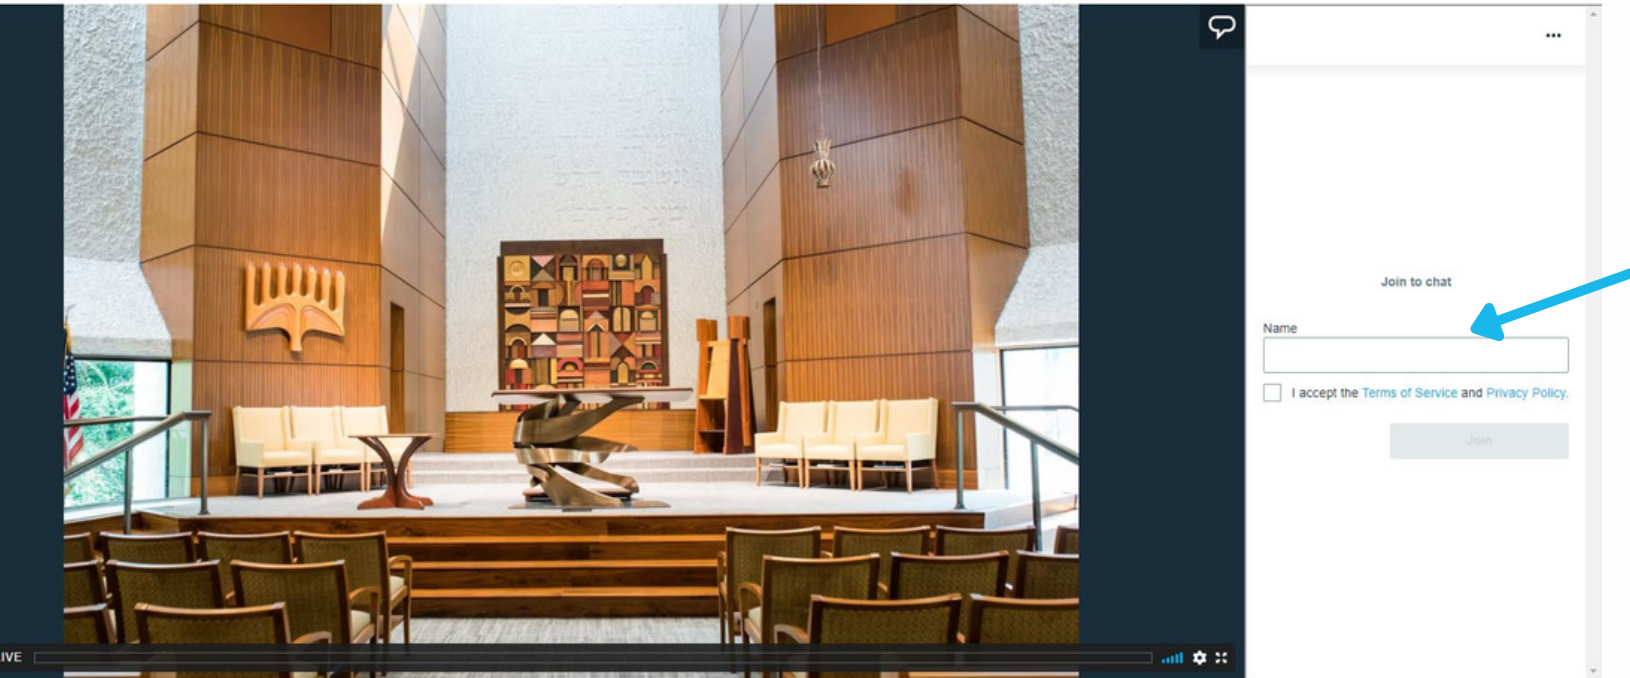

Step 2: Once the stream becomes live, you will see this screen.
Click the button that says "Watch Now"

Step 3: Click the play button (white triangle) to start the stream.

If you would like to pause the live stream, click the pause button.

Friday Shabbat

NOT YET RATED

If you would like to make the video full screen, click the button with the four arrows. To go back to small screen push the "Esc" button.

Q: How do I use the chat feature?

A: If chat is enabled for the service you are viewing, you will first enter your name and check the button for Terms of Service.

Type a message in the chat box. Your message will be seen by all participants.

If you want to remove the chat box from view, click the chat bubble.

If you would like to get back to the chat, click the bubble again.