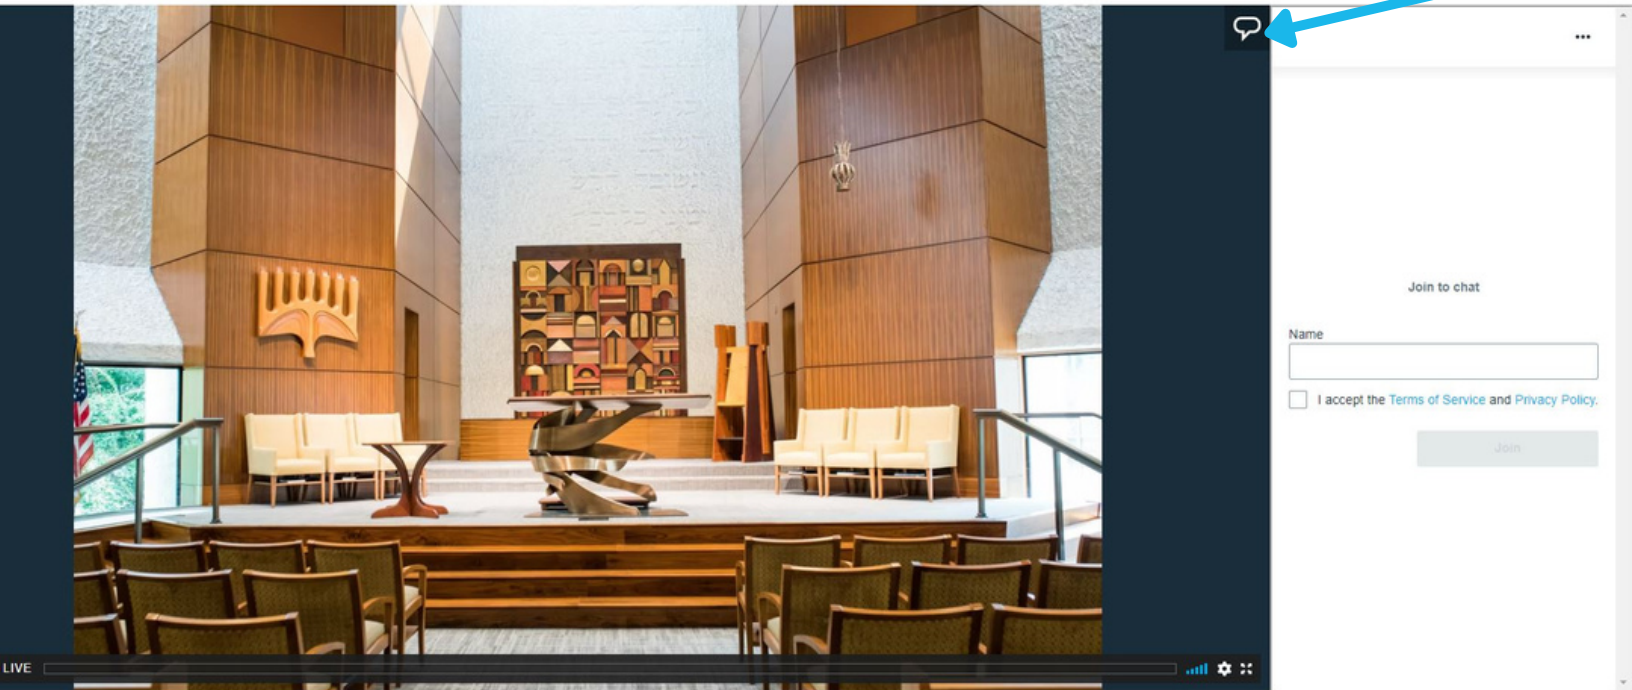

Step 2: Once the stream becomes live, you will see this screen.
Click the button that says "Watch Now"

Step 3: Click the play button (white triangle) to start the stream.

If you would like to pause the live stream, click the pause button.

Friday Shabbat

NOT YET RATED

If you would like to make the video full screen, click the button with the four arrows. To go back to small screen push the "Esc" button.

Q: How do I use the chat feature?

A: If chat is enabled for the service you are viewing, you will first enter your name and check the button for Terms of Service.

Type a message in the chat box. Your message will be seen by all participants.

If you want to remove the chat box from view, click the chat bubble.

If you would like to get back to the chat, click the bubble again.