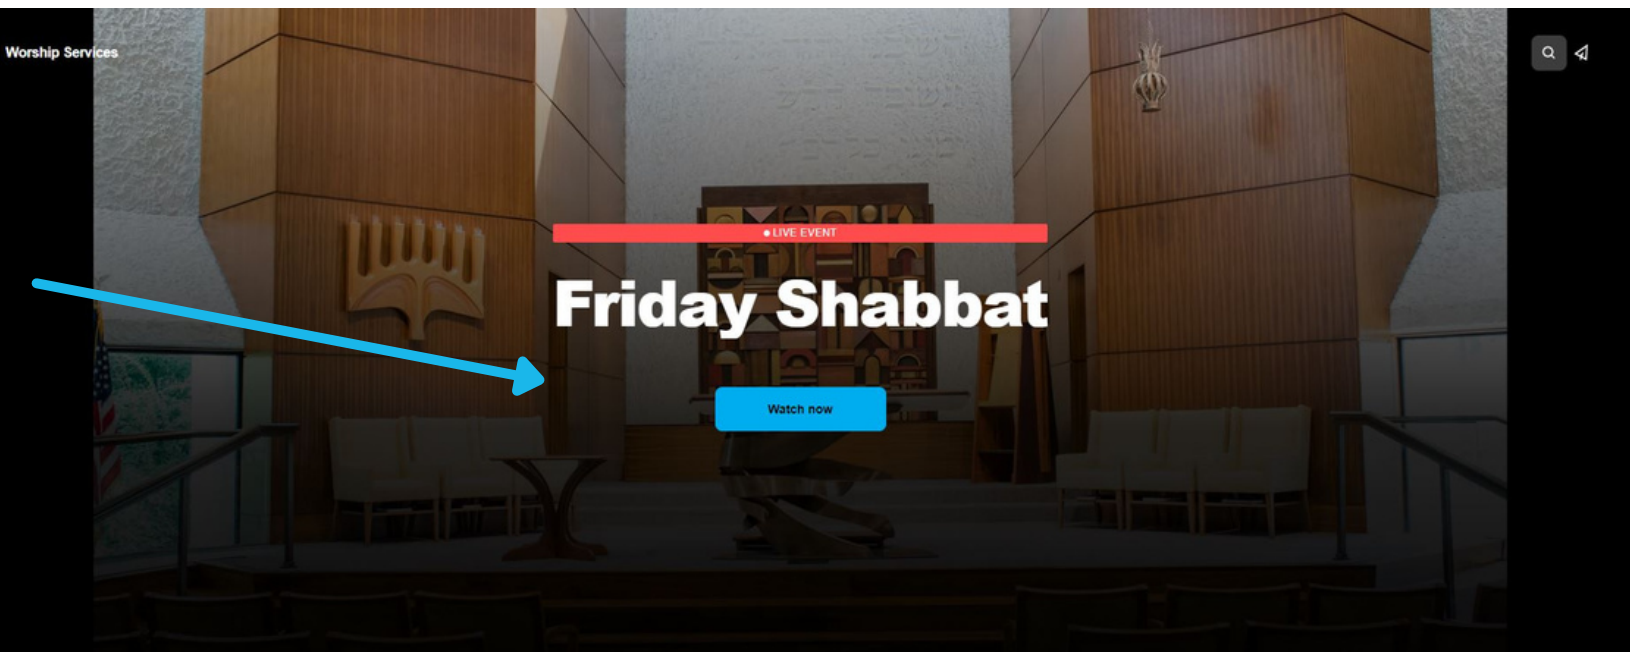

Q: Will others be able to see me like they do on Zoom?

A: No. You will not be on video.

Q: How do I access this new platform?

A: Visit the streaming page for the link to join. Then follow these steps:

Step 1: If you arrive at the link early, you will see the following message. You will need to wait until the time posted for it to start.

Step 2: Once the stream becomes live, you will see this screen.
Click the button that says "Watch Now"

Step 3: Click the play button (white triangle) to start the stream.

If you would like to pause the live stream, click the pause button.

Friday Shabbat

NOT YET RATED

If you would like to make the video full screen, click the button with the four arrows. To go back to small screen push the "Esc" button.

Q: How do I use the chat feature?

A: If chat is enabled for the service you are viewing, you will first enter your name and check the button for Terms of Service.