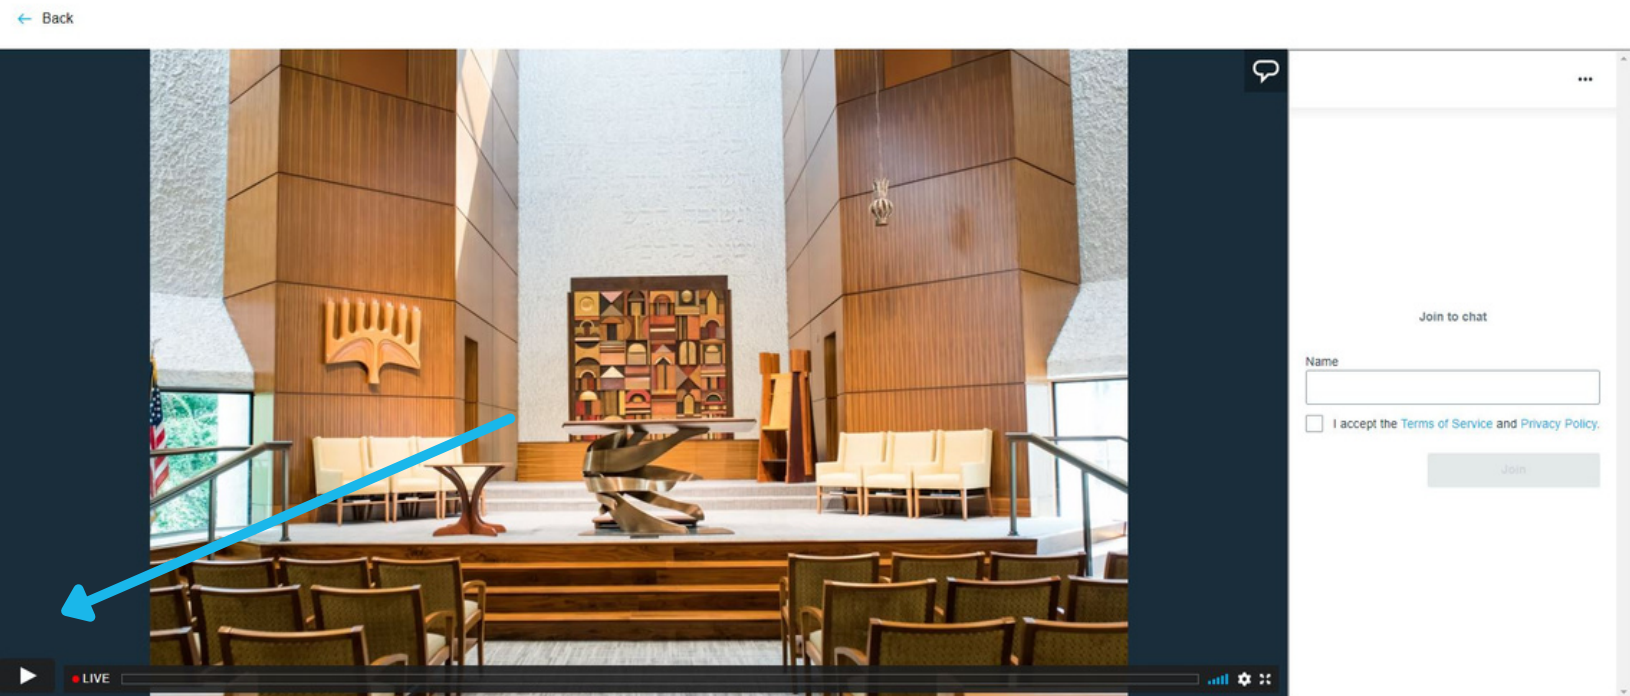

Q: Will others be able to see me like they do on Zoom?

A: No. You will not be on video.

Q: How do I access this new platform?

A: Visit the streaming page for the link to join. Then follow these steps:

Step 1: If you arrive at the link early, you will see the following message. You will need to wait until the time posted for it to start.

Step 2: Once the stream becomes live, you will see this screen.
Click the button that says "Watch Now"

Step 3: Click the play button (white triangle) to start the stream.

If you would like to pause the live stream, click the pause button.

Friday Shabbat

NOT YET RATED

If you would like to make the video full screen, click the button with the four arrows. To go back to small screen push the "Esc" button.

Q: How do I use the chat feature?

A: If chat is enabled for the service you are viewing, you will first enter your name and check the button for Terms of Service.

Type a message in the chat box. Your message will be seen by all participants.

If you want to remove the chat box from view, click the chat bubble.

If you would like to get back to the chat, click the bubble again.