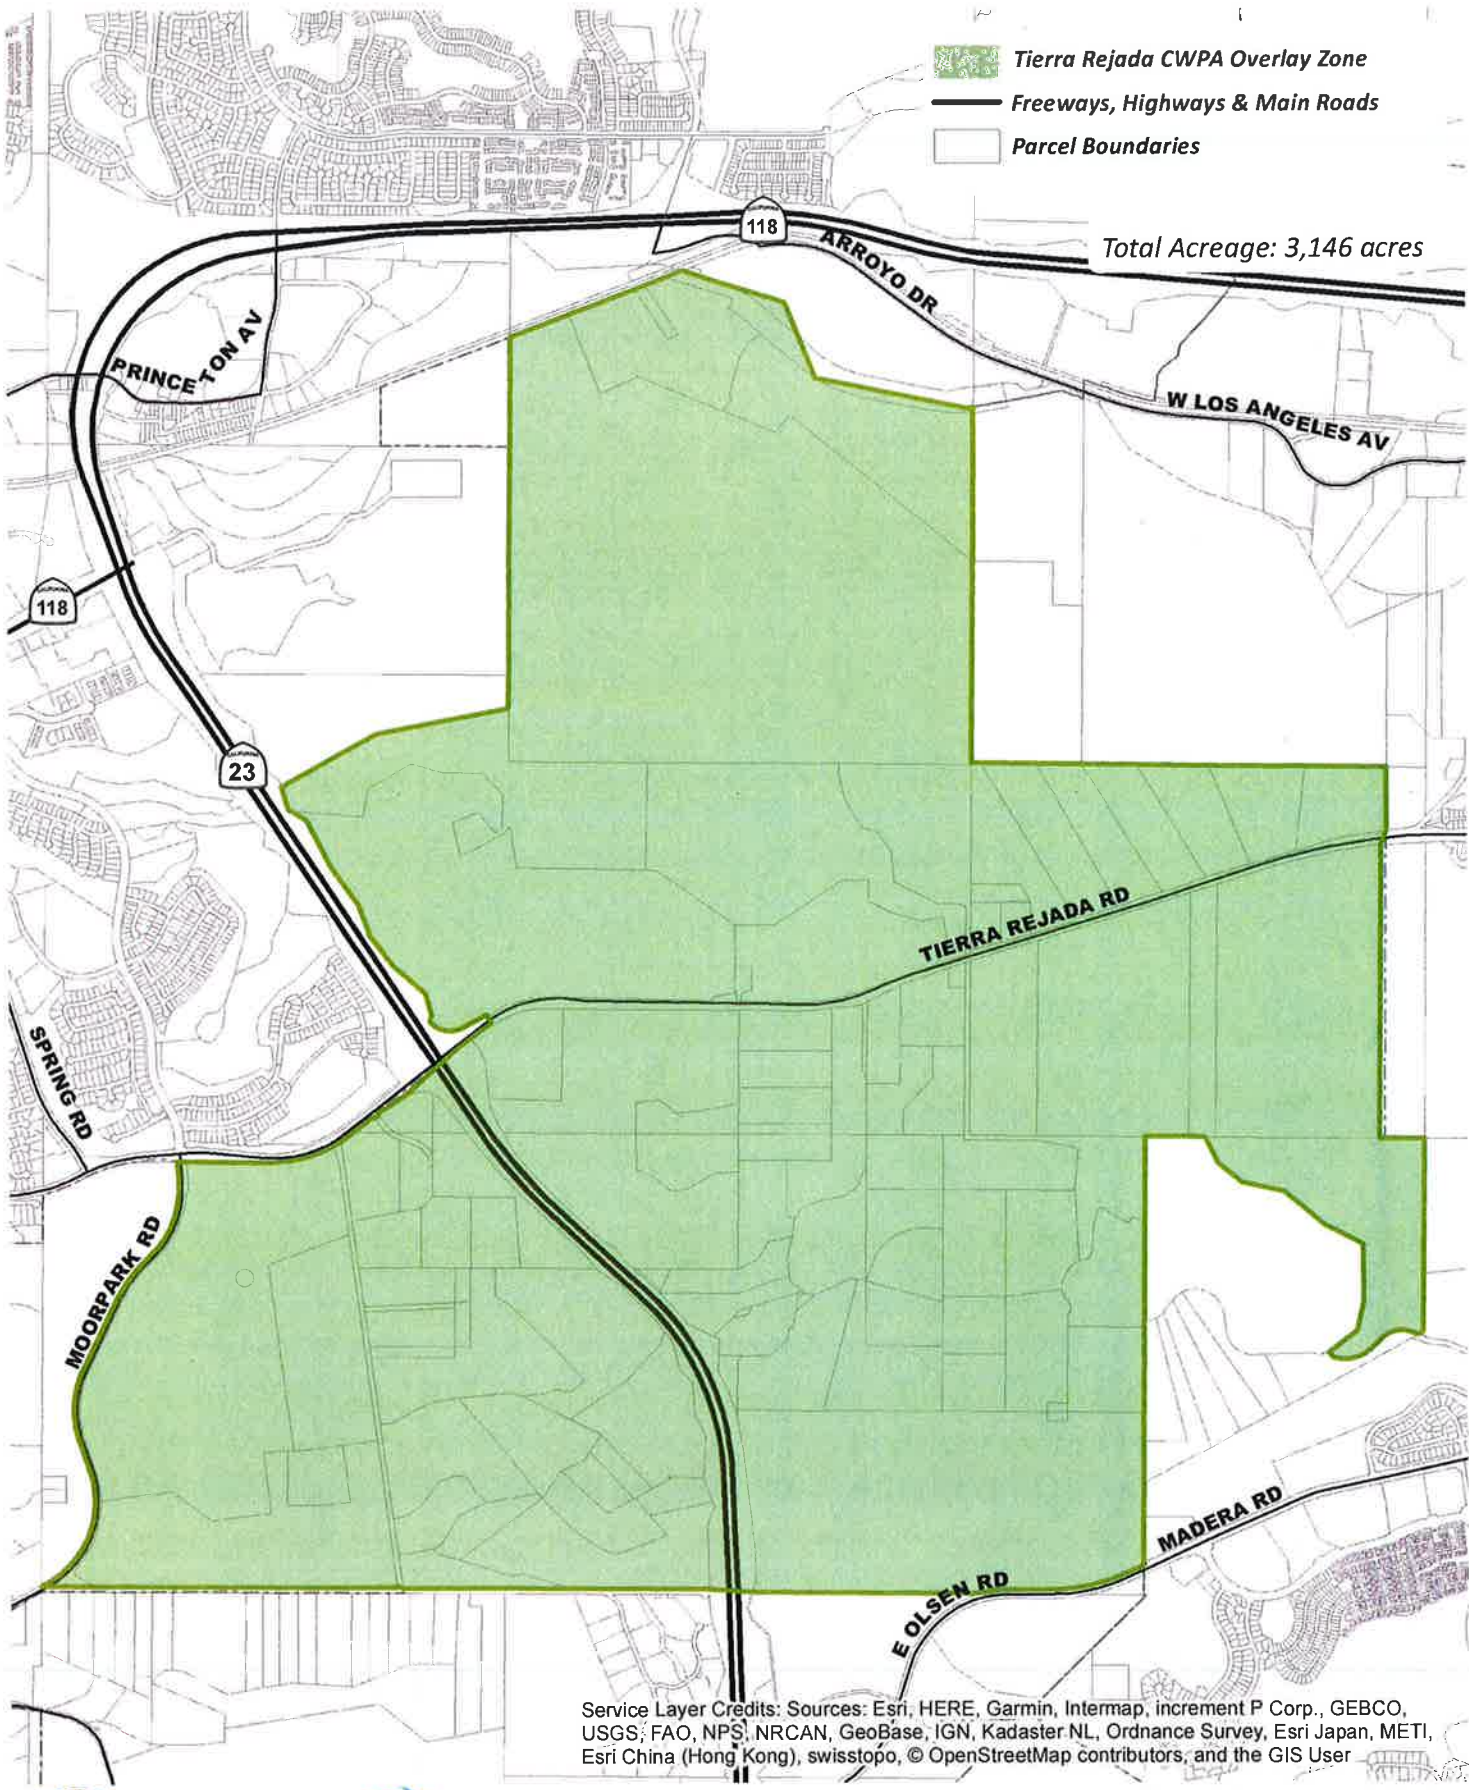

Service Layer Credits: Sources: Esri, HERE, Garmin, Intermap, increment P Corp., GEBCO, USGS, FAO, NPS, NRCAN, GeoBase, IGN, Kadaster NL, Ordnance Survey, Esri Japan, METI, Esri China (Hong Kong), swisstopo, © OpenStreetMap contributors, and the GIS User

Ventura County
Resource Management Agency
Information Systems GIS Services
Map created on 1/11/2019
Source: Pictometry®, January 2018

Tierra Rejada Portion of the
Critical Wildlife Passage Areas
Overlay Zone Map