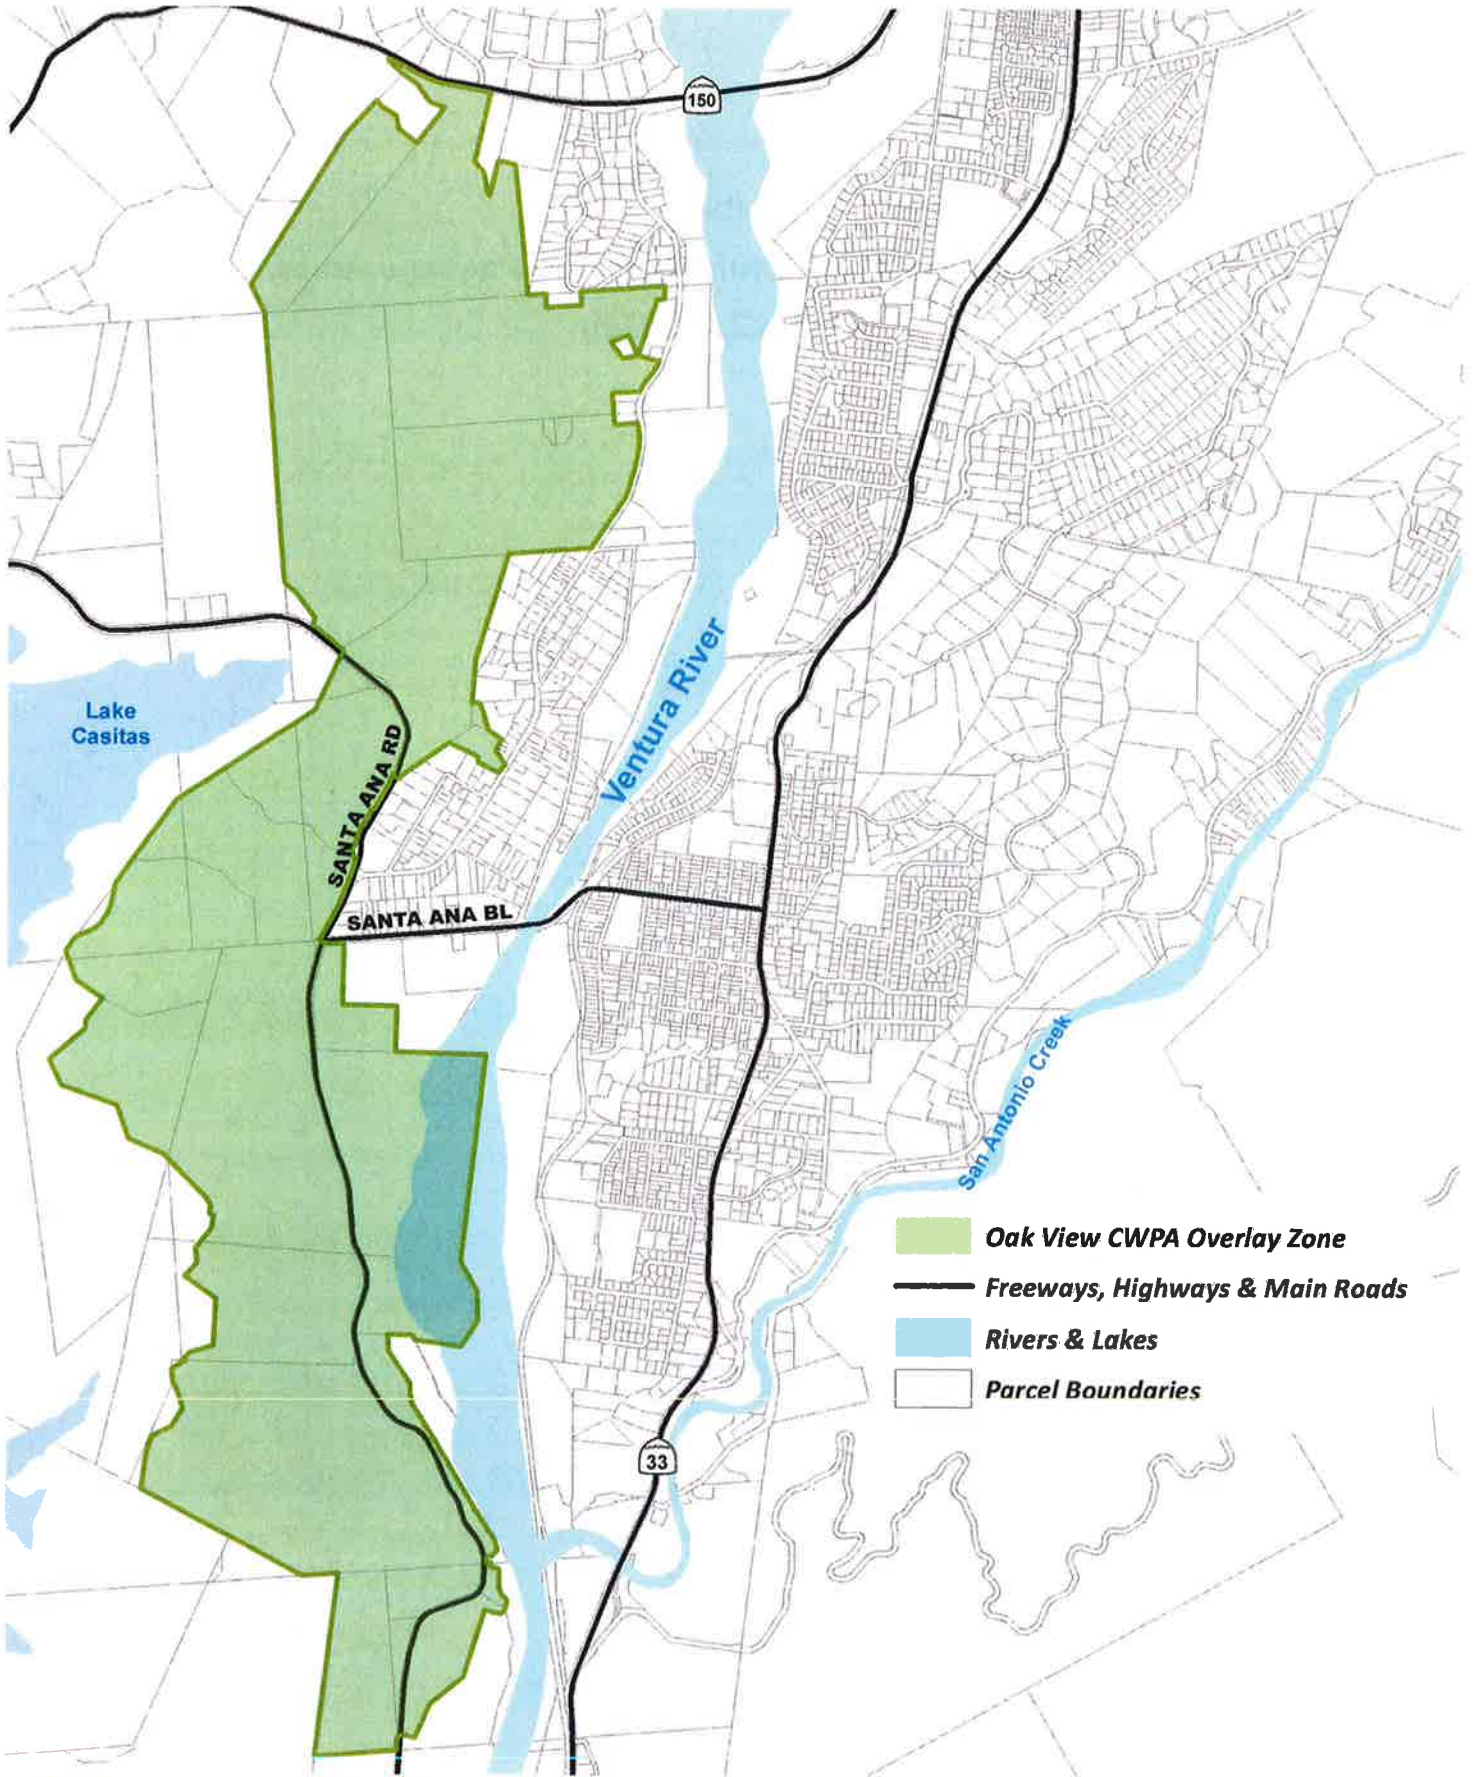

- **Oak View CWPA Overlay Zone**
- **Freeways, Highways & Main Roads**
- **Rivers & Lakes**
- **Parcel Boundaries**

Ventura County
Resource Management Agency
Information Systems GIS Services
Map created on 2/26/2019
Source: Pictometry®, January 2018

Oak View Portion of the
Critical Wildlife Passage Areas
Overlay Zone Map